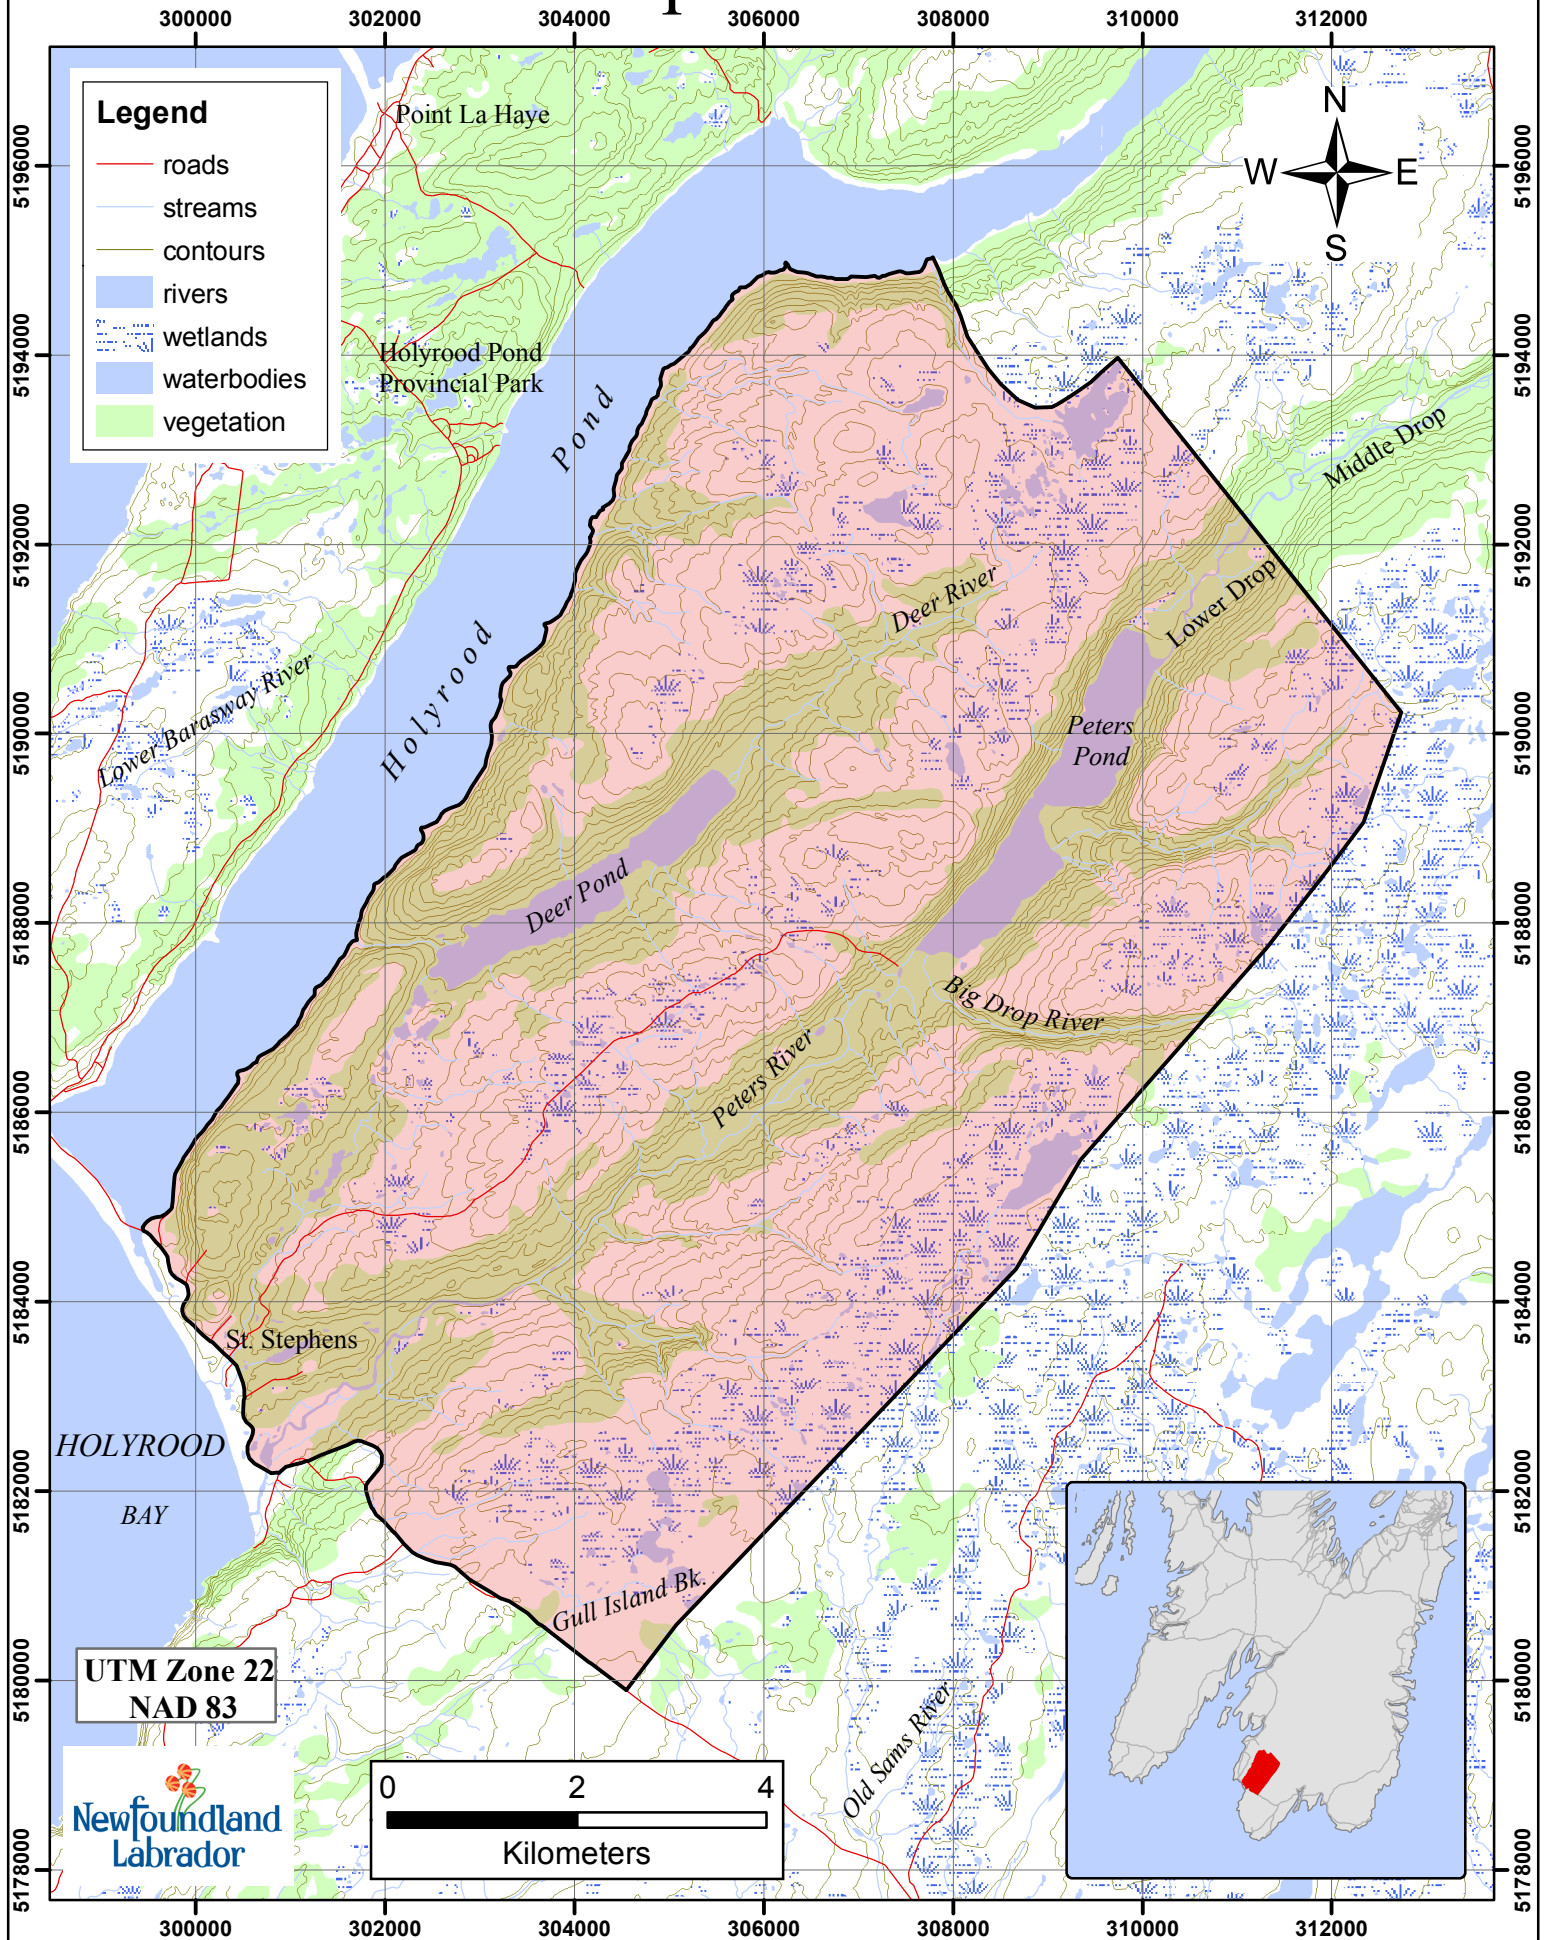

Beaver Trapline 63 Fur Zone 1

Legend

- roads
- streams
- contours
- rivers
- wetlands
- waterbodies
- vegetation

UTM Zone 22
NAD 83