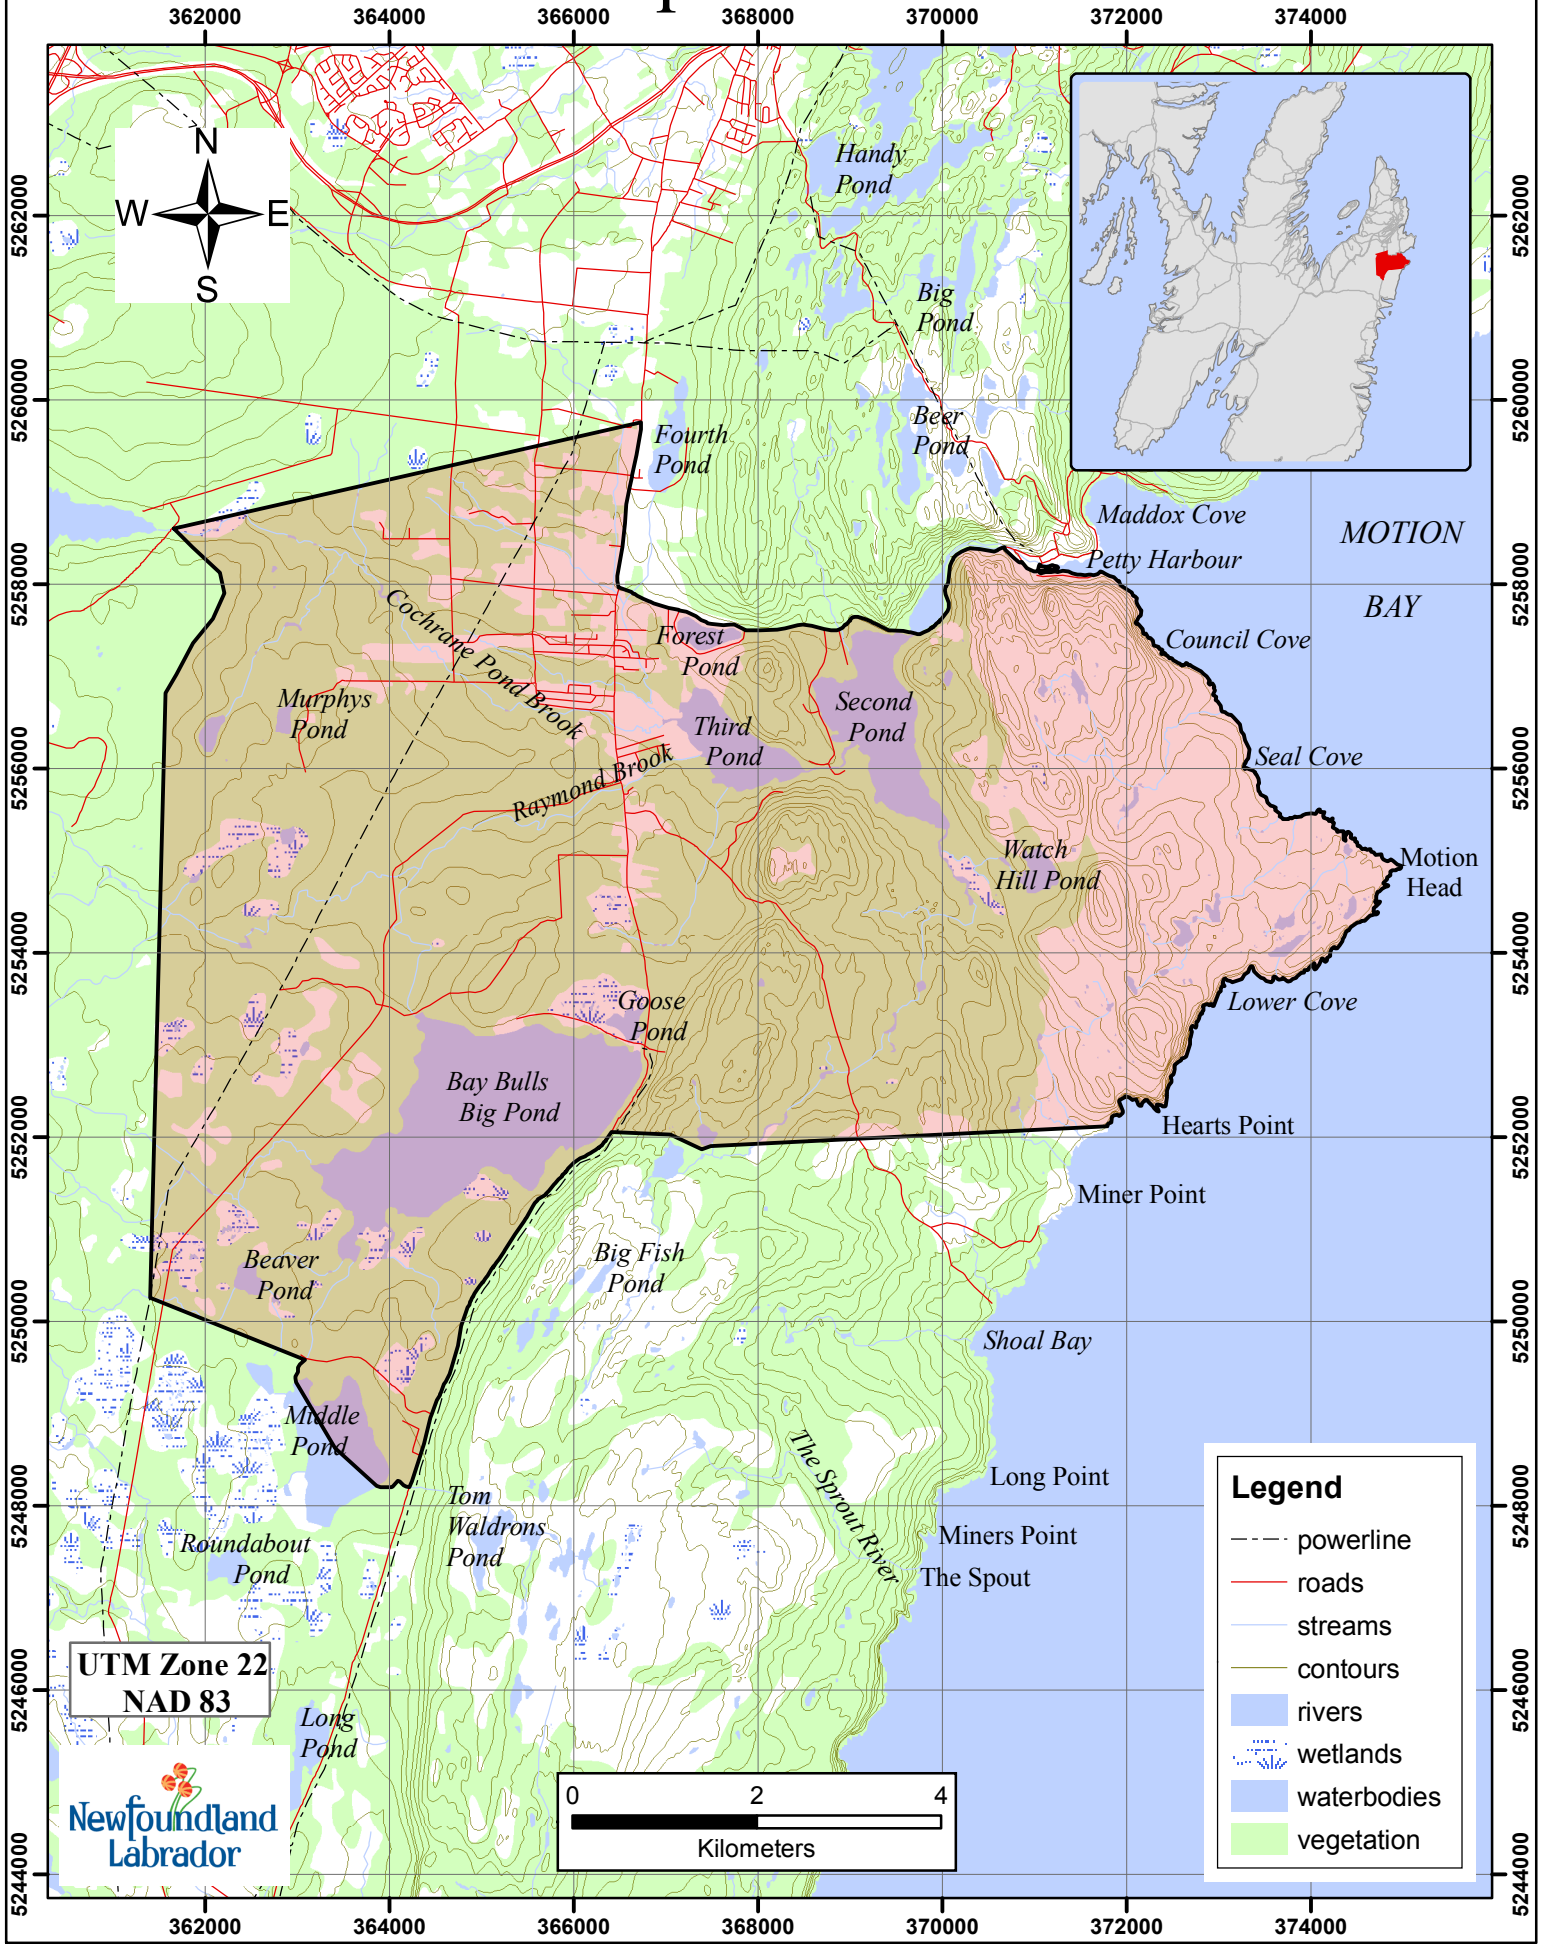

# Beaver Trapline 72 Fur Zone 1

### Legend

- powerline
- roads
- streams
- contours
- rivers
- wetlands
- waterbodies
- vegetation

UTM Zone 22  
NAD 83