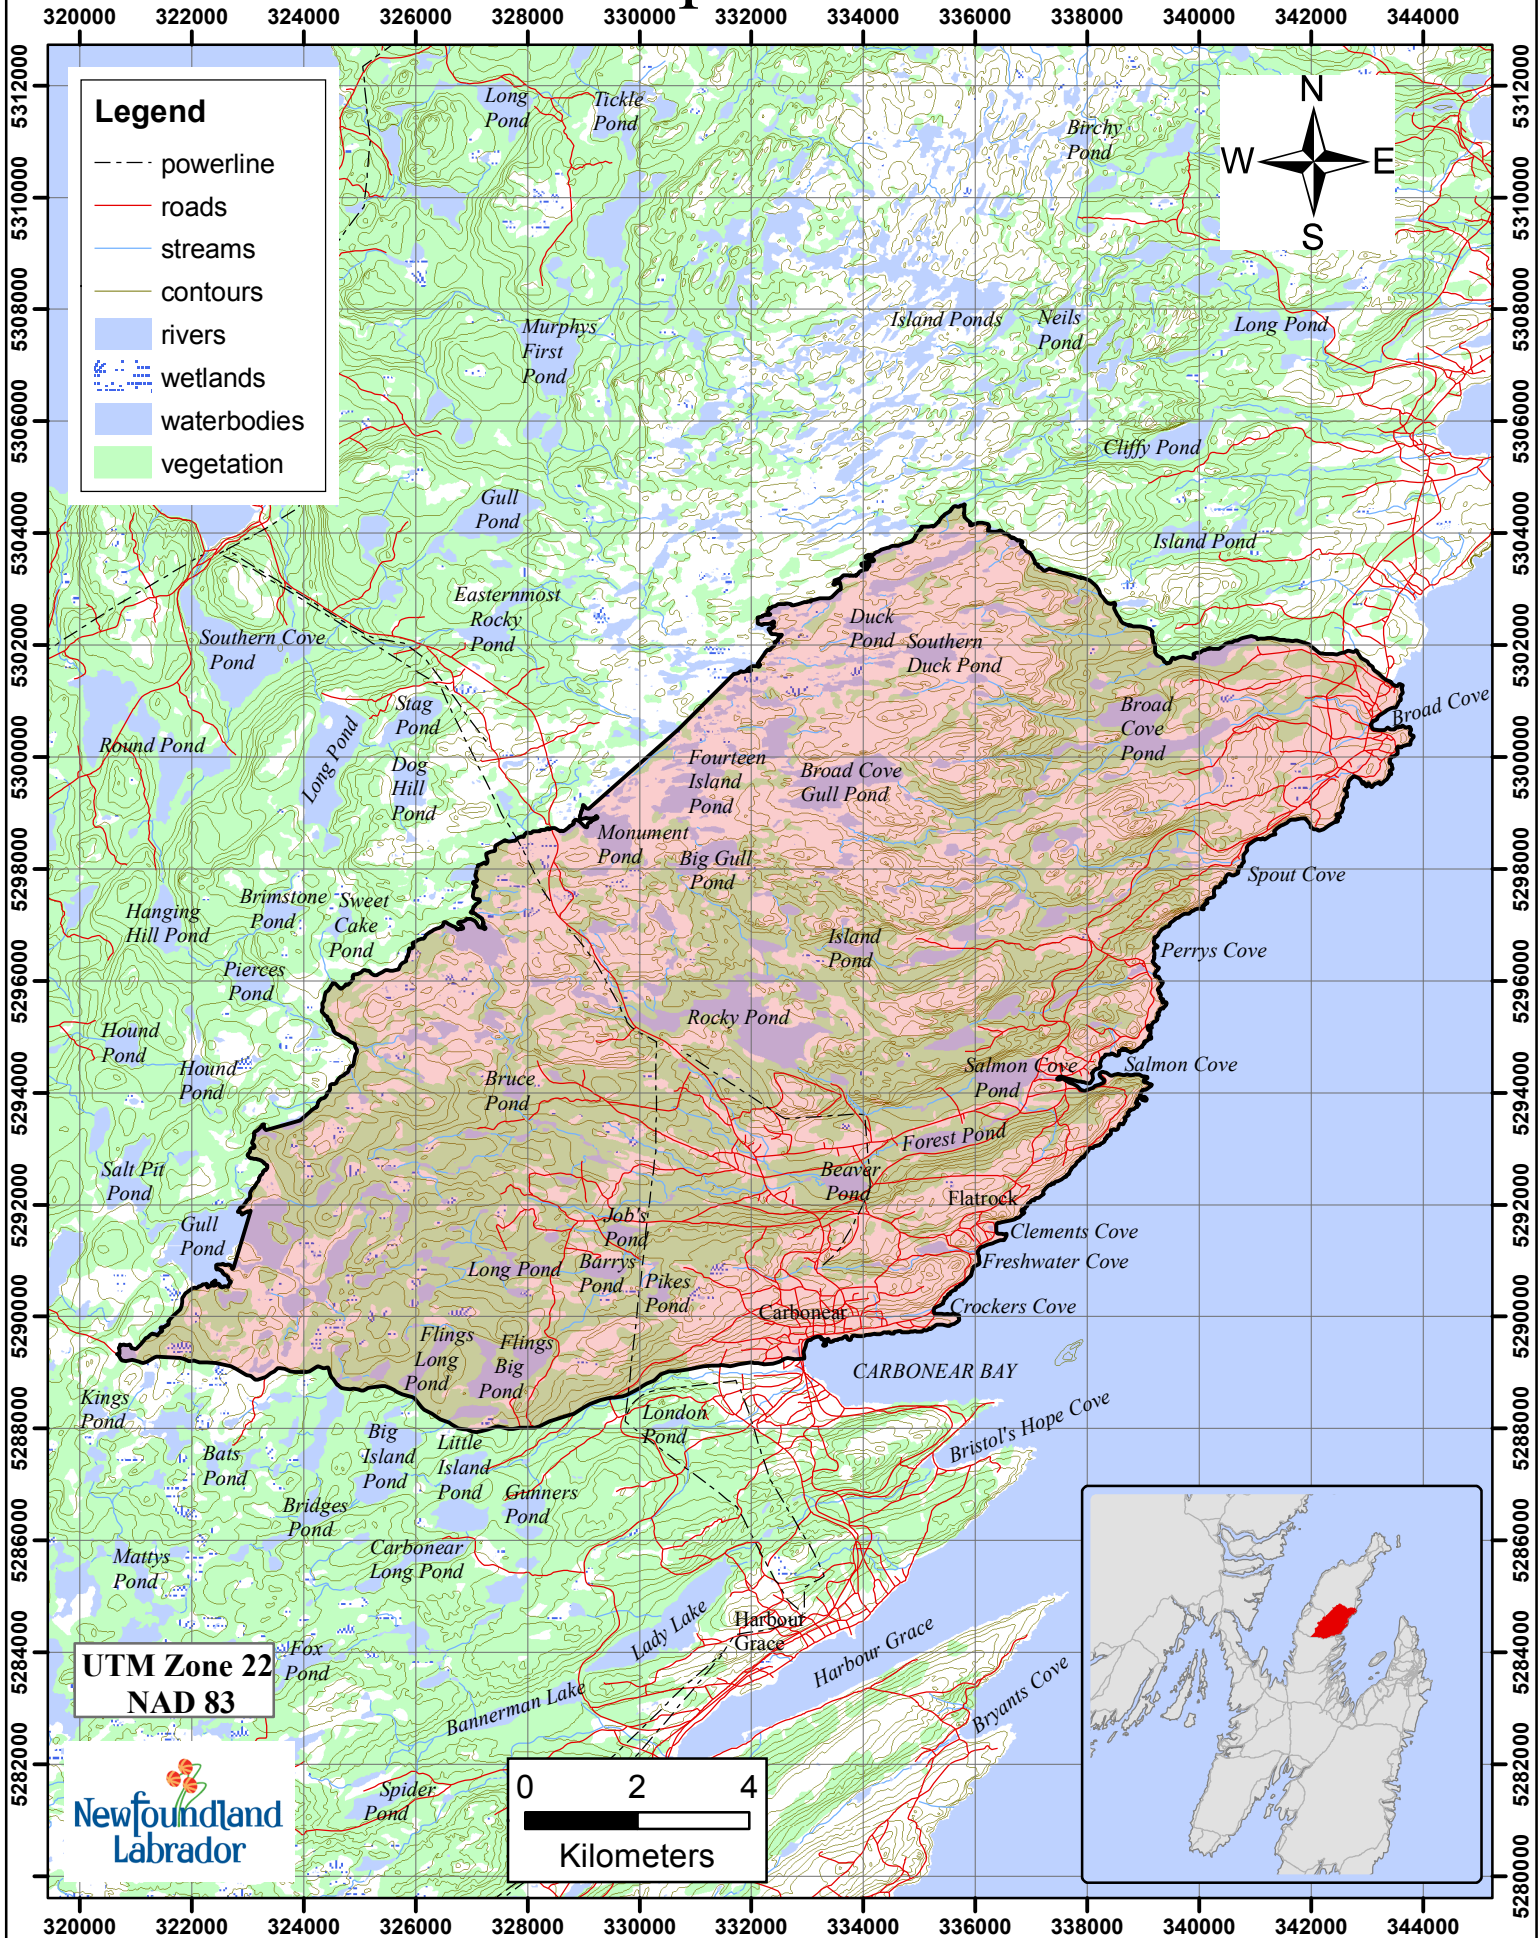

# Beaver Trapline 34 Fur Zone 2

## Legend

- powerline
- roads
- streams
- contours
- rivers
- wetlands
- waterbodies
- vegetation

UTM Zone 22  
NAD 83