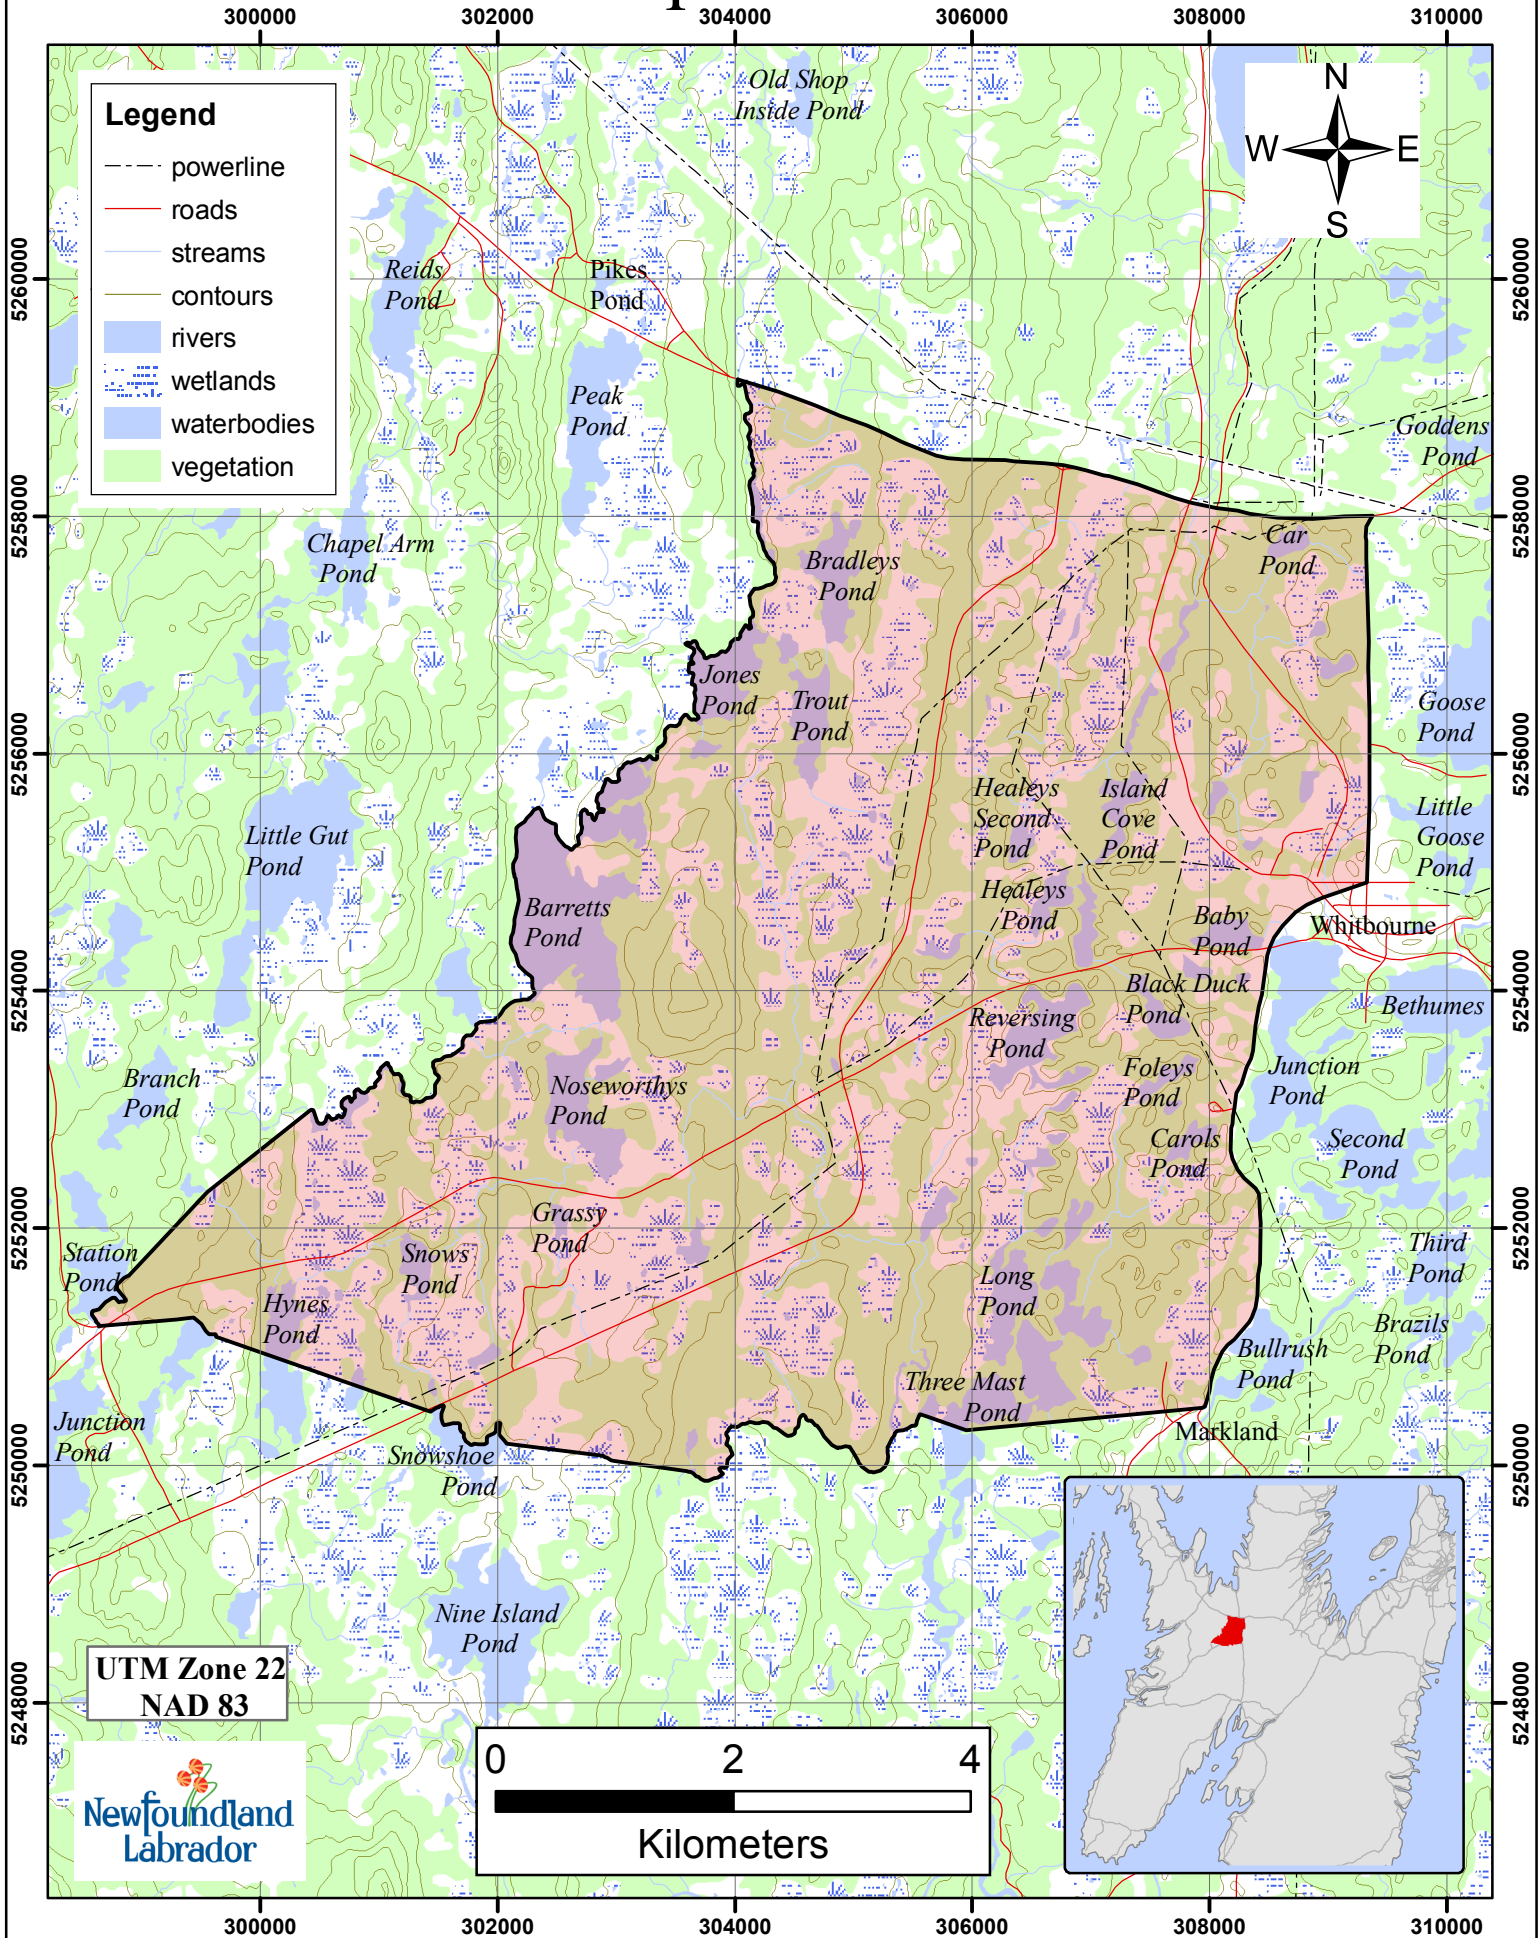

Beaver Trapline 43 Fur Zone 2

Legend

- powerline
- roads
- streams
- contours
- rivers
- wetlands
- waterbodies
- vegetation

UTM Zone 22
NAD 83