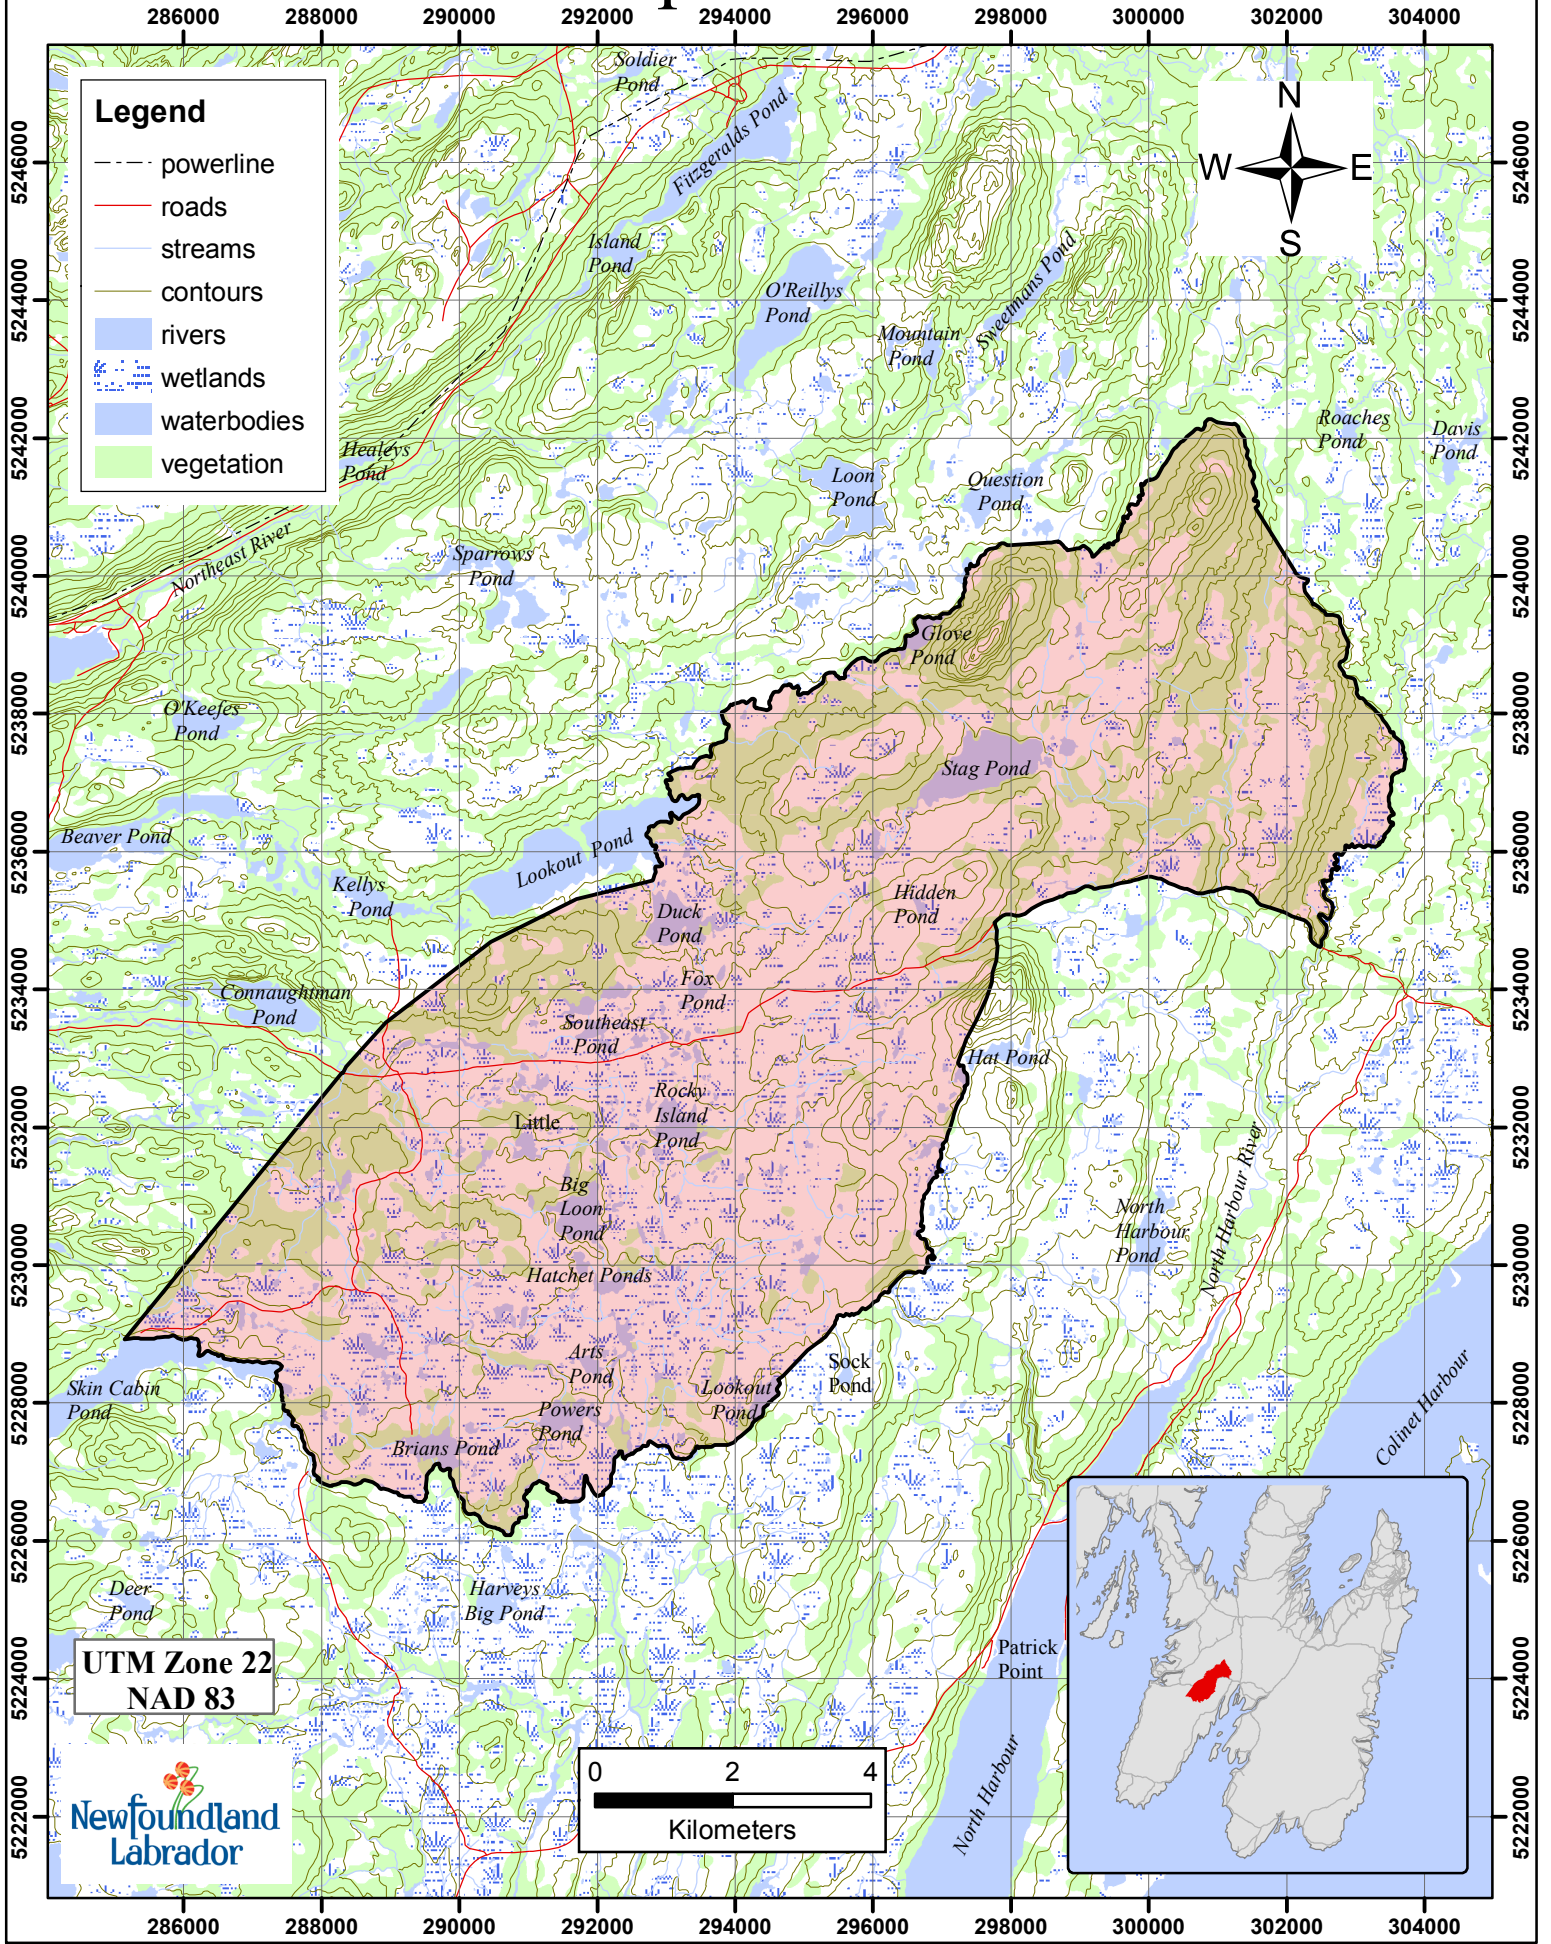

Beaver Trapline 47 Fur Zone 2

- Legend**
- powerline
 - roads
 - streams
 - contours
 - rivers
 - ▨ wetlands
 - waterbodies
 - vegetation

UTM Zone 22
NAD 83