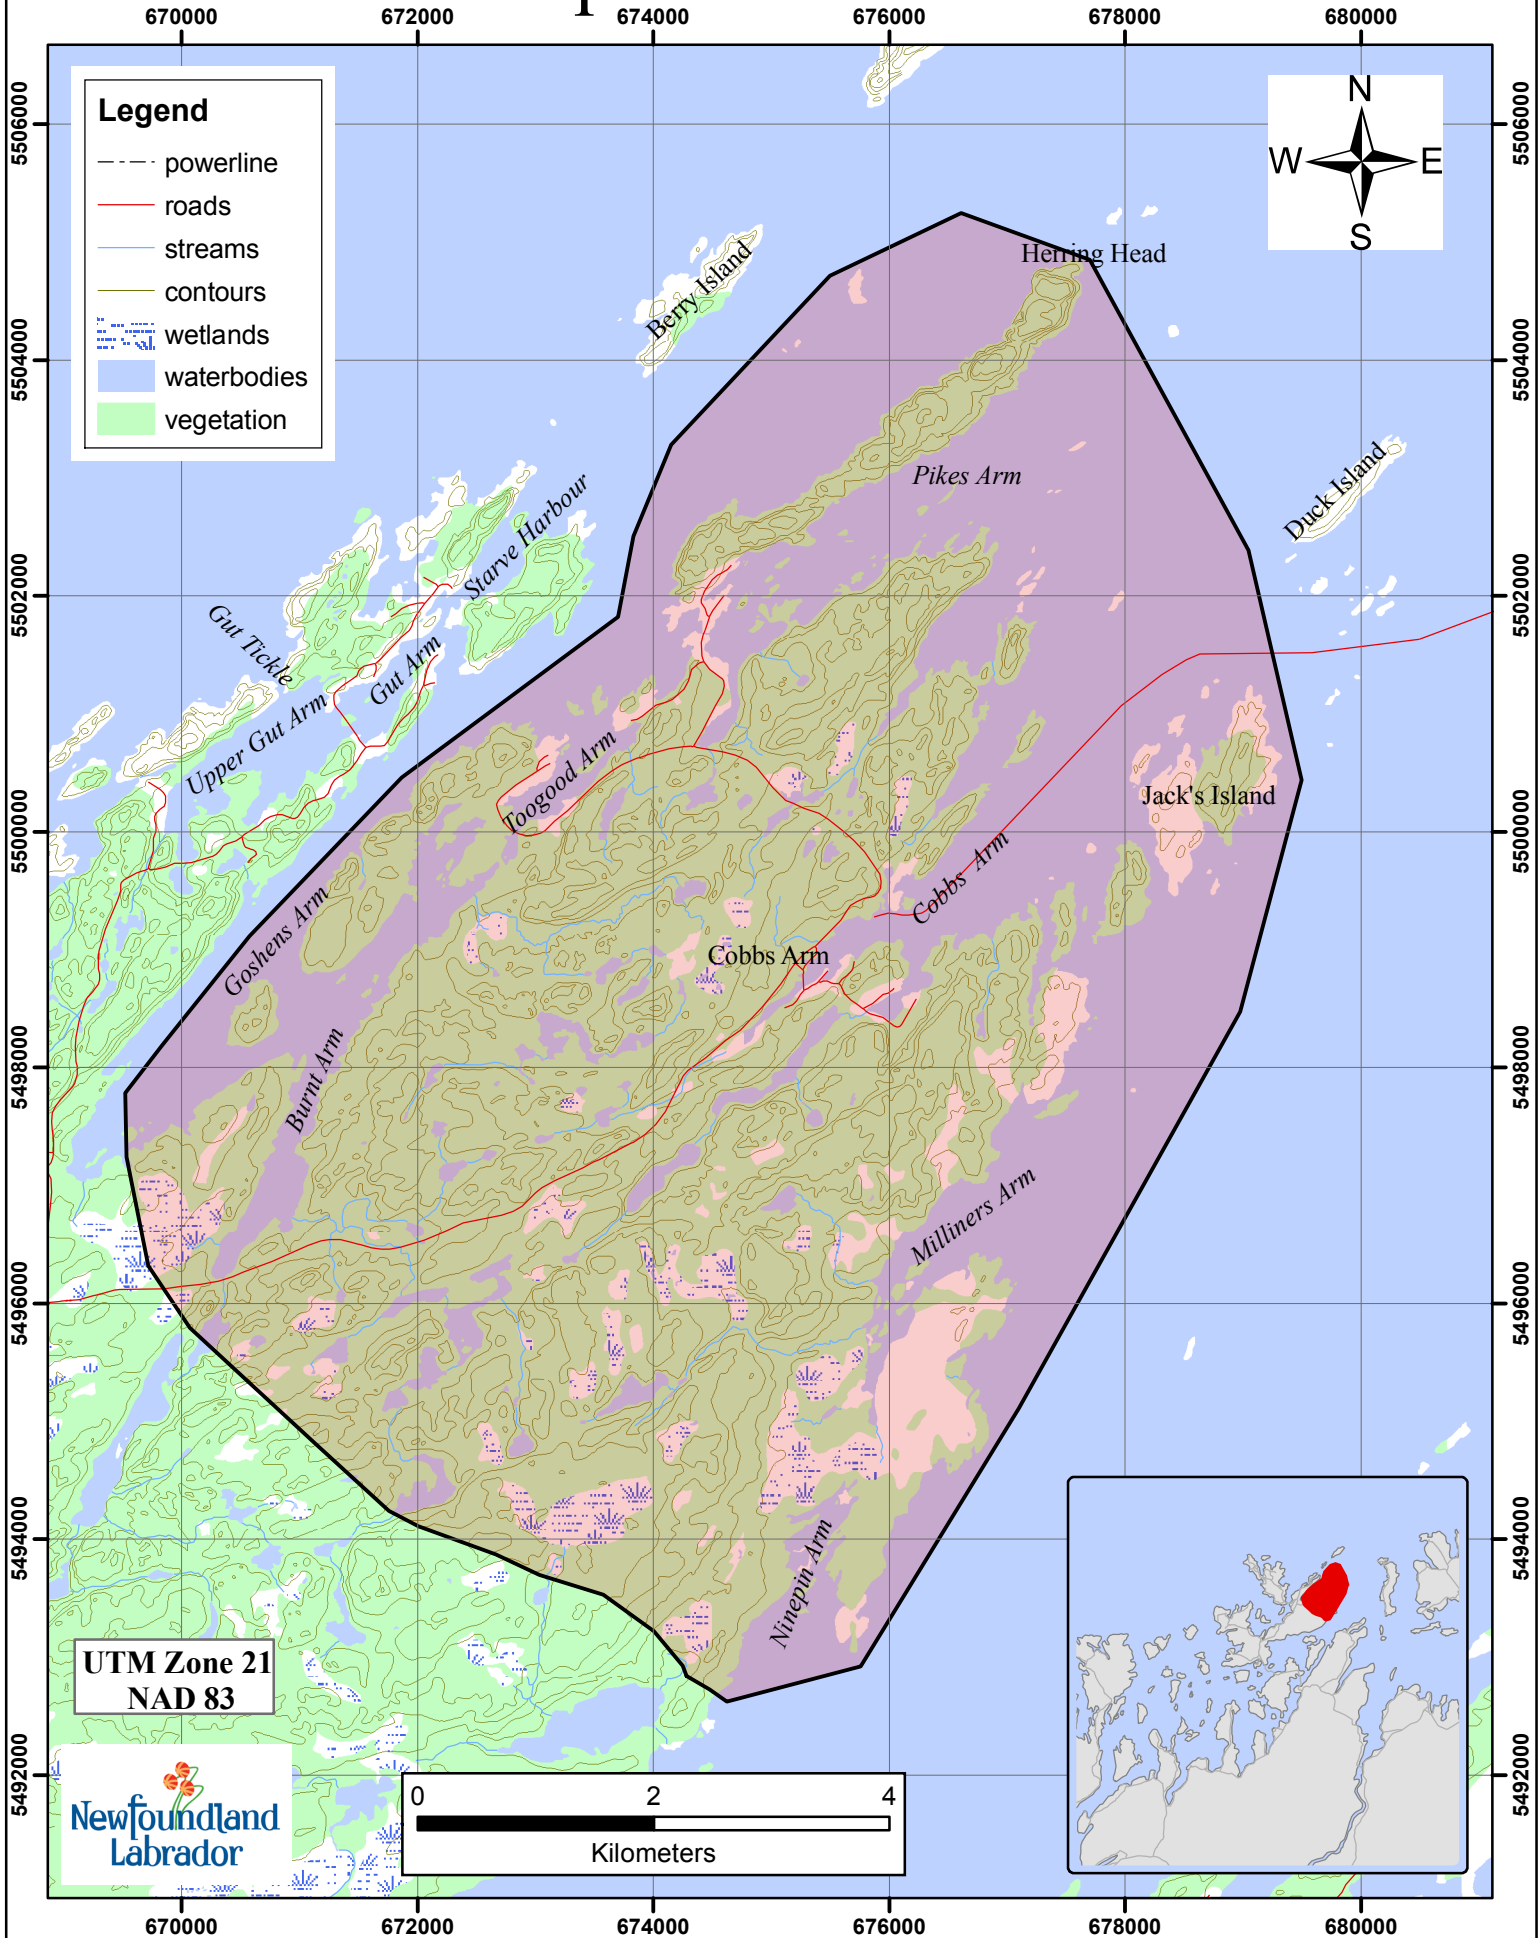

# Beaver Trapline 63 Fur Zone 6

**Legend**

- powerline
- roads
- streams
- contours
- ▨ wetlands
- waterbodies
- vegetation

UTM Zone 21  
NAD 83