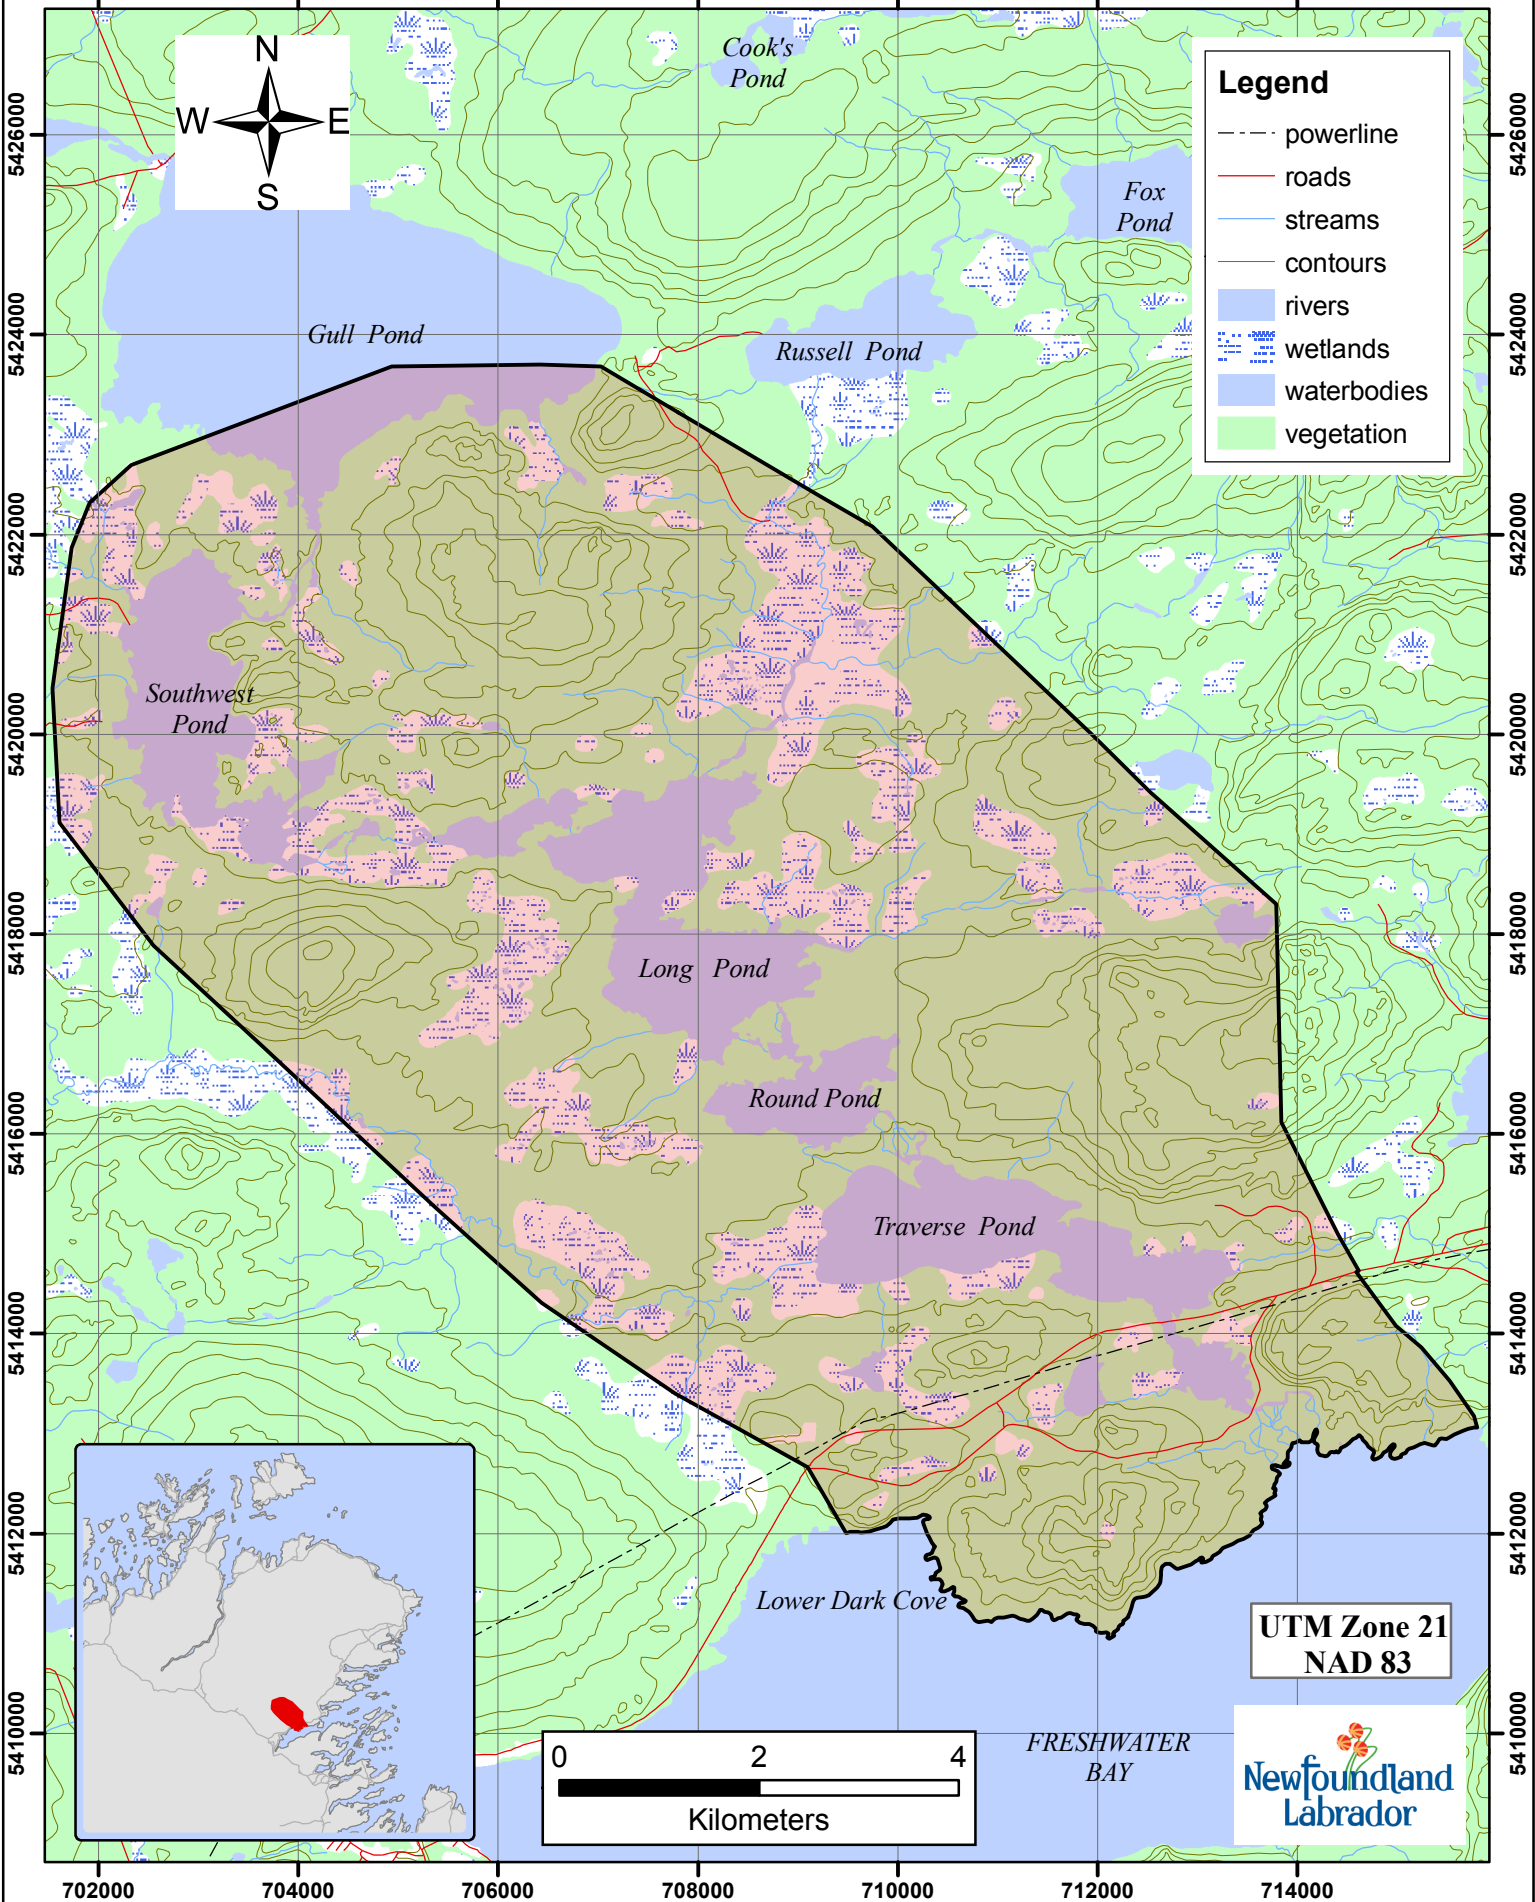

Beaver Trapline 80 Fur Zone 6

702000 704000 706000 708000 710000 712000 714000

Legend

- powerline
- roads
- streams
- contours
- rivers
- wetlands
- waterbodies
- vegetation

UTM Zone 21
NAD 83

FRESHWATER BAY