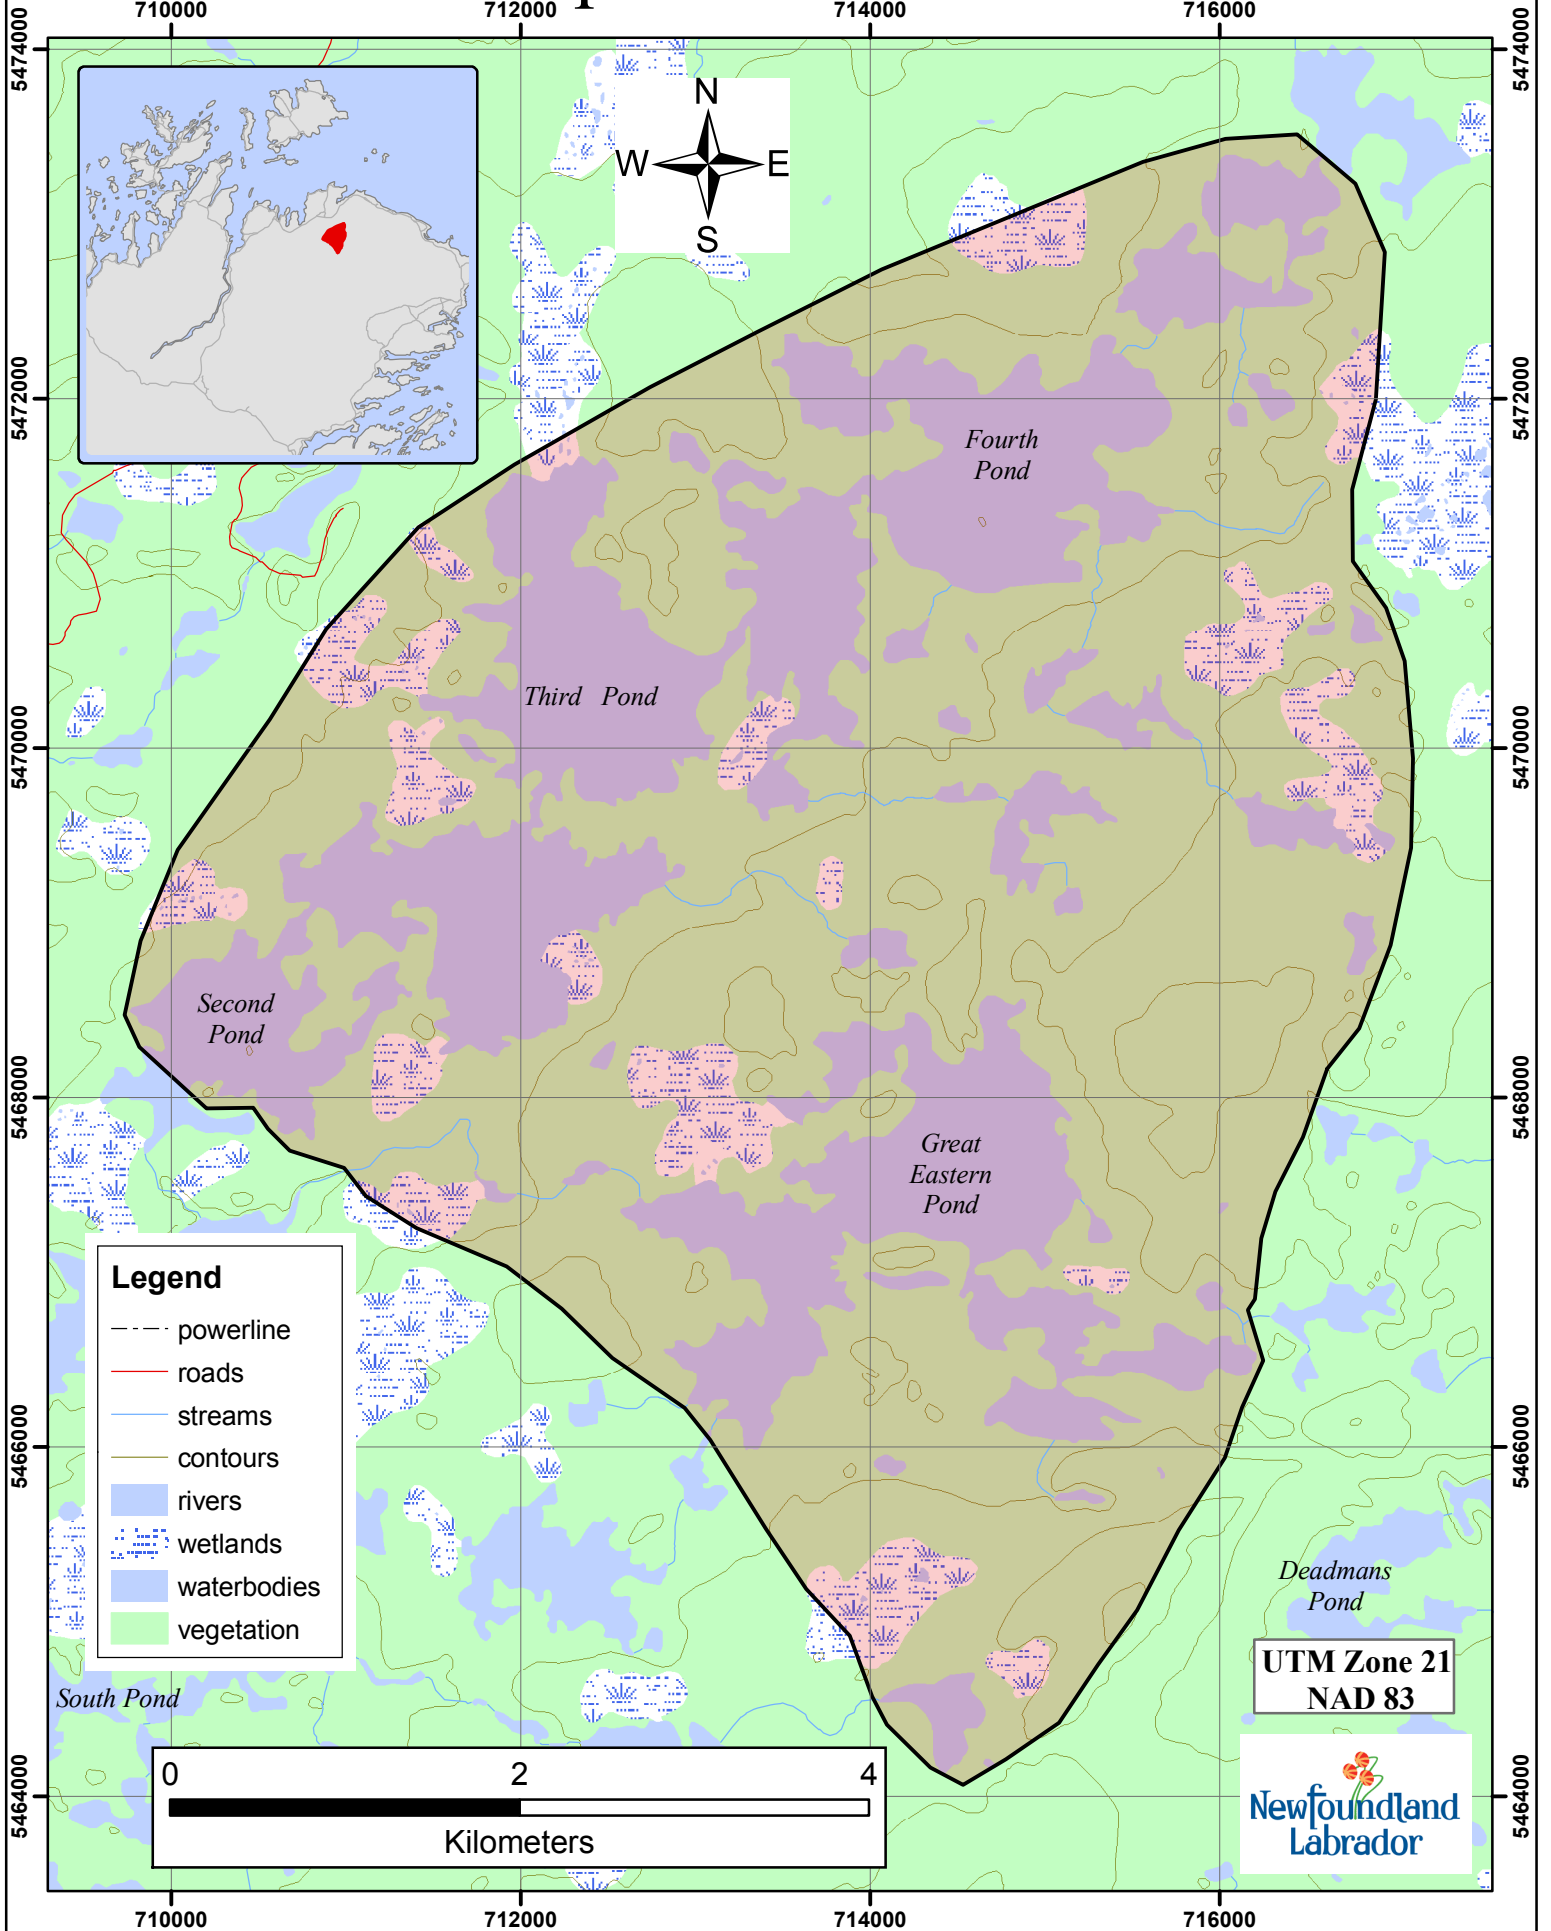

Beaver Trapline 92 Fur Zone 6

- Legend**
- powerline
 - roads
 - streams
 - contours
 - rivers
 - wetlands
 - waterbodies
 - vegetation

UTM Zone 21
NAD 83